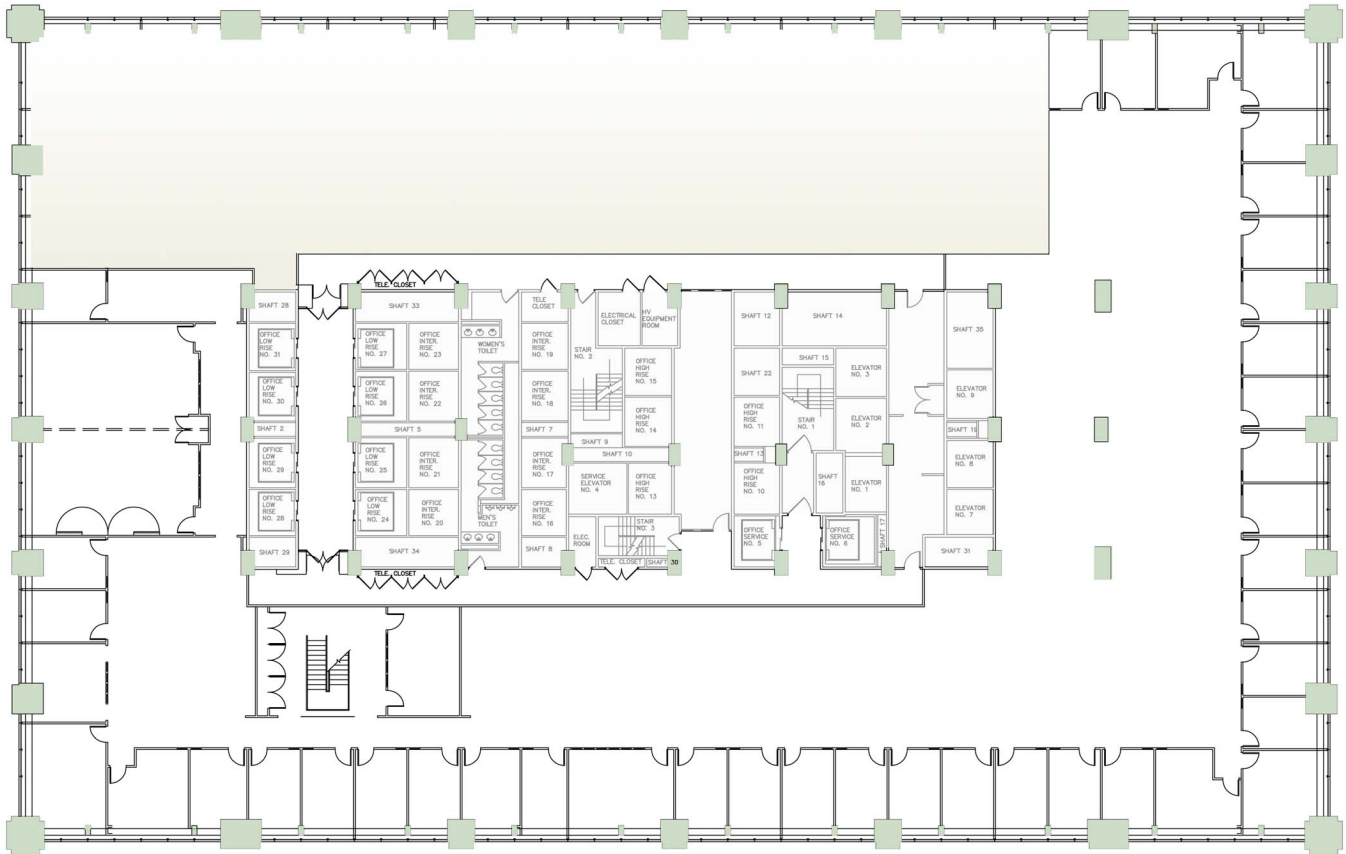

# Suite 1810 - 24,652 RSF

Golub & Company

For Leasing Information Contact:

Debbie Frank  
312.951.9902  
dfrank@goco.com