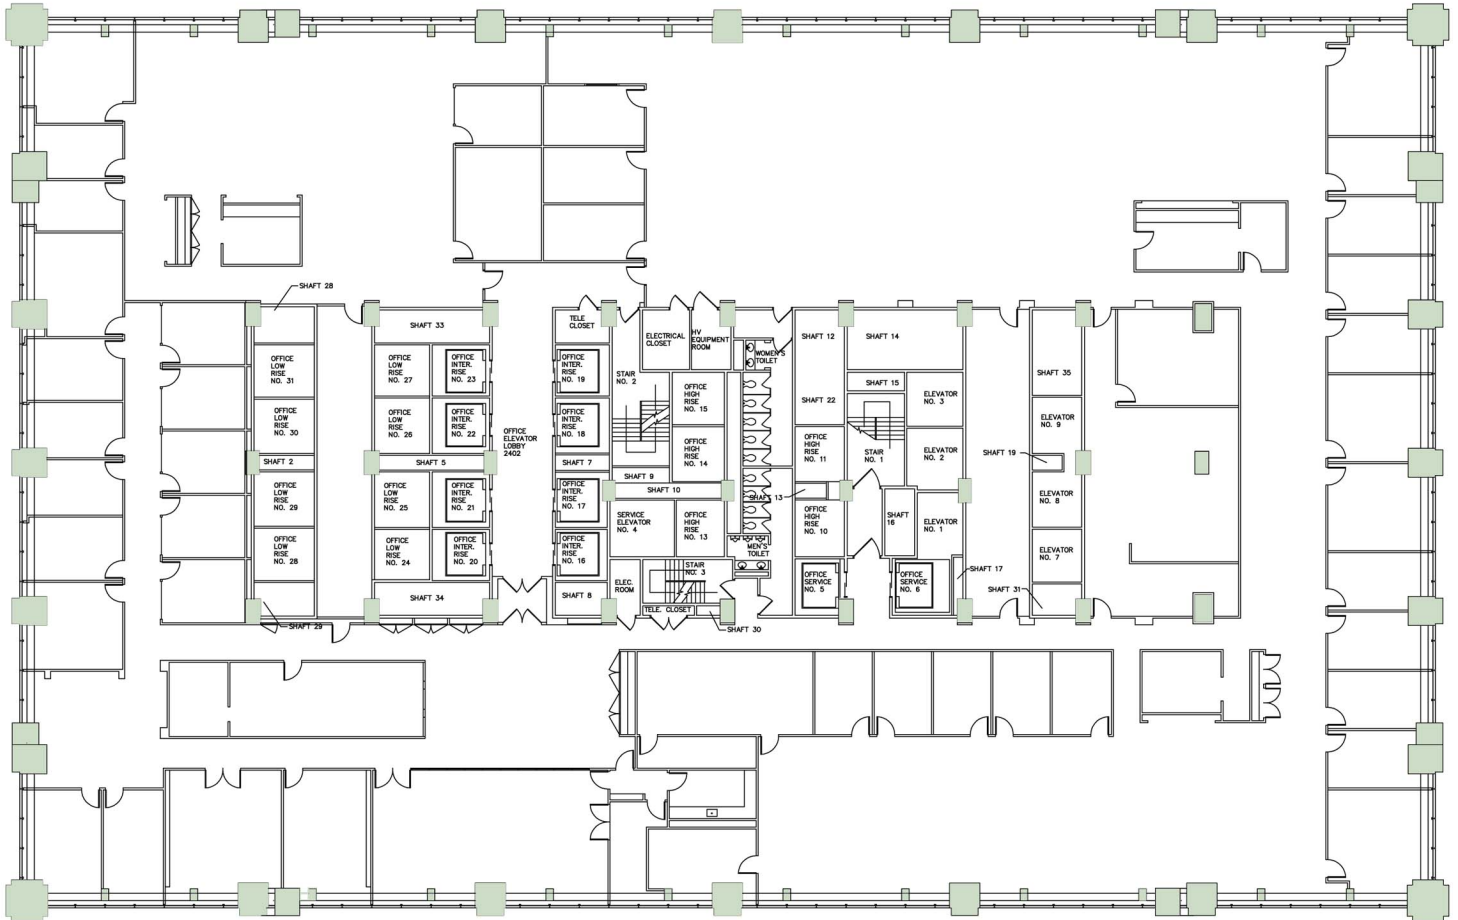

Suite 2400 - 33,325 RSF

Golub & Company

For Leasing Information Contact:

Debbie Frank
312.951.9902
dfrank@goco.com