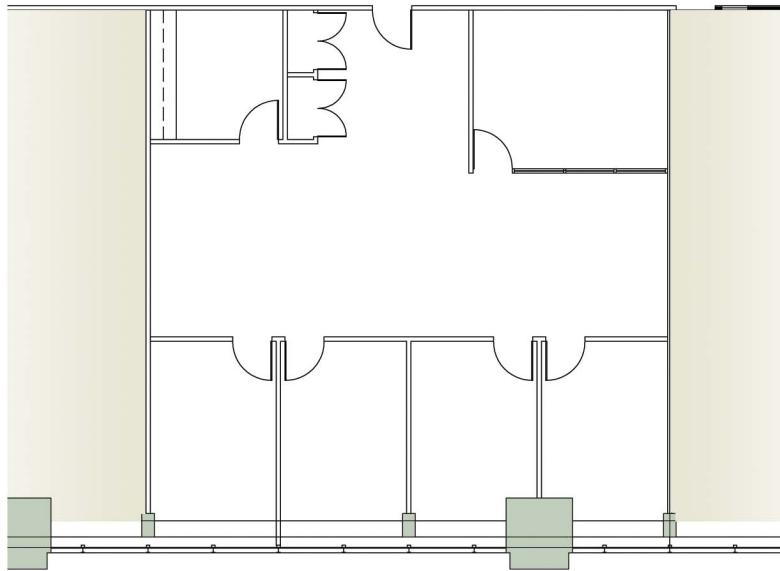

Suite 2540 - 2,057 RSF

Golub & Company

For Leasing Information Contact:

Debbie Frank
312.951.9902
dfrank@goco.com