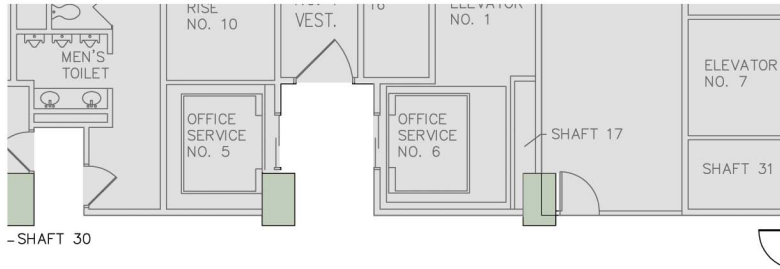

Suite 2540 - 2,057 RSF

Golub & Company

For Leasing Information Contact:

Debbie Frank
312.951.9902
dfrank@goco.com